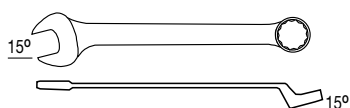

7610-... IZ-CrV RING-GABELSCHLÜSSEL nach DIN 3113

- IZ-Chrom-Vanadium, verchromt
- schlank, **robust**
- **perfektes** Finish, Kanten gerundet

Beste Qualität
zum besten Preis!

SPIRAL

RG	Brutto- preis	Art. Nr.	SW in mm	Brutto- preis	Art. Nr.	SW in mm	Brutto- preis	Art. Nr.	SW in mm	Brutto- preis	Art. Nr.	SW in mm	Brutto- preis	Art. Nr.	SW in mm
151		7610-017	6 x 6		7610-068	11 x 11		7610-114	16 x 16		7610-165	21 x 21		7610-211	26 x 26
		7610-025	7 x 7		7610-076	12 x 12		7610-122	17 x 17		7610-173	22 x 22		7610-220	27 x 27
		7610-033	8 x 8		7610-084	13 x 13		7610-131	18 x 18		7610-181	23 x 23		7610-238	28 x 28
		7610-041	9 x 9		7610-092	14 x 14		7610-149	19 x 19		7610-190	24 x 24		7610-246	30 x 30
		7610-050	10 x 10		7610-106	15 x 15		7610-157	20 x 20		7610-203	25 x 25		7610-254	32 x 32

7610-... IZ-CrV RING-GABELSCHLÜSSEL-SÄTZE

RG	Brutto- preis	Art. Nr.	Satztype / Inhalt Schlüsselweite in mm
151		7610-408	Satz, 8-teilig: 6, 7, 8, 9, 10, 13, 17, 19
		7610-416	Satz, 10-teilig: 8, 9, 10, 11, 12, 13, 14, 17, 19, 22
		7610-424	Satz, 12-teilig: 8, 9, 10, 11, 12, 13, 14, 15, 16, 17, 19, 22
		7610-432	Satz, 17-teilig: 6, 7, 8, 9, 10, 11, 12, 13, 14, 15, 16, 17, 18, 19, 20, 21, 22
		7610-441	Satz, 21-teilig: 6, 7, 8, 9, 10, 11, 12, 13, 14, 15, 16, 17, 18, 19, 20, 21, 22, 24, 27, 30, 32
		7610-459	Satz, 26-teilig: 6, 7, 8, 9, 10, 11, 12, 13, 14, 15, 16, 17, 18, 19, 20, 21, 22, 23, 24, 25, 26, 27, 28, 29, 30, 32
		7610-556	Satz, 17-teilig, zöllig: 1/4" - 1 3/16"

Beste Qualität
zum besten Preis!

SPIRAL

7610-... IZ-CrV RING-GABELSCHLÜSSEL, gekröpft, ähnl. DIN 3113

- IZ-Chrom-Vanadium, verchromt
- schlank, **robust**
- **perfektes** Finish, Kanten gerundet

Beste Qualität
zum besten Preis!

SPIRAL